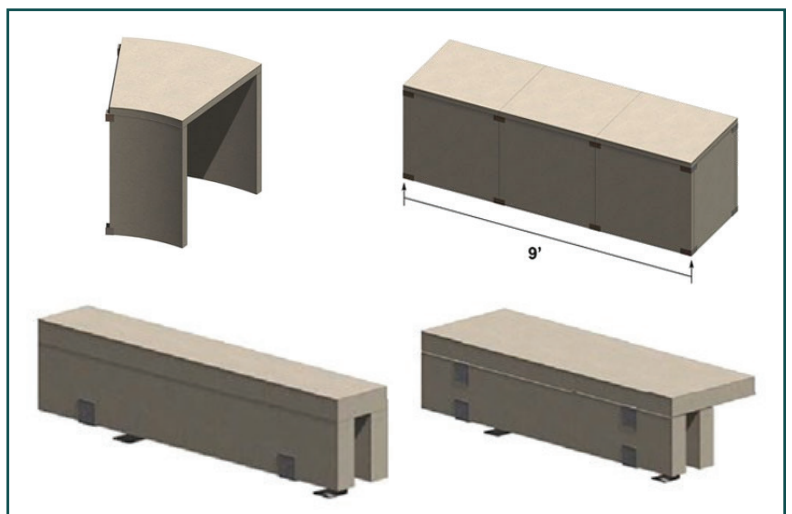

### ACCESSORIES

- Wood storage box arched or straight . . . . \$1,238
- 36" Height Extension Kit (adds 11 1/2") . . . . \$652
- 48" Height Extension Kit (adds 11 1/2") . . . . \$764
- See Thru Extension Kit (adds 11 1/2") . . . . \$433