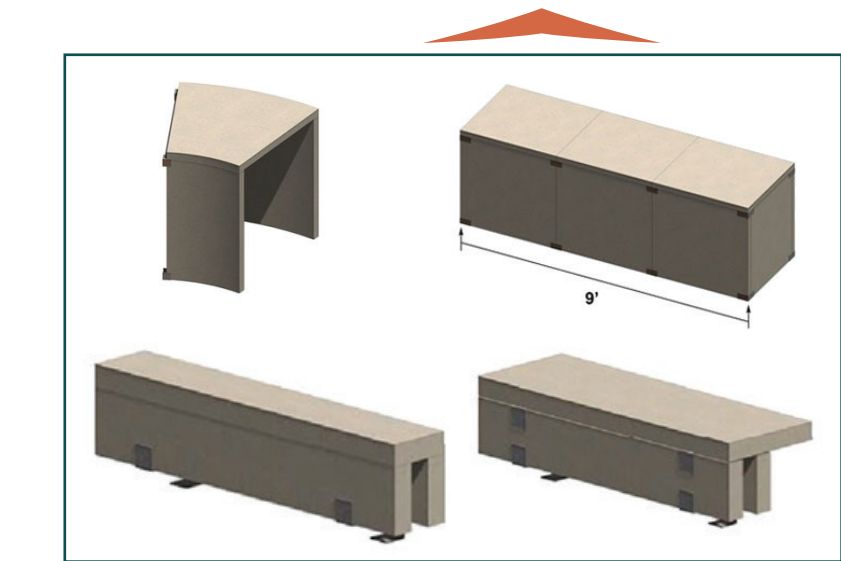

ACCESSORIES

- Hearths . . . . . (ask for pricing)
- Chimney extension . . . . . $424 / vertical foot

Stone Age Manufacturing

FIREPLACES *Standard and Contractor fireplaces come with arched lintel unless straight is specified.*

- Contr Fireplace 36 (and See Through) $3,012
- Contr Fireplace 48 (and See Through) $3,648
- Standard Fireplace 36 . . . . . $4,615
- Standard Fireplace 48 . . . . . $5,575
- New Age 42" Fireplace. $3,677

ACCESSORIES

- Wood storage box arched or straight $1,238
- 36" Height Extension Kit (adds 11 1/2") $652
- 48" Height Extension Kit (adds 11 1/2") $764
- See Thru Extension Kit (adds 11 1/2") $433

Check out our Veneer Price Sheet for the veneer options available for fireplaces and outdoor kitchens!